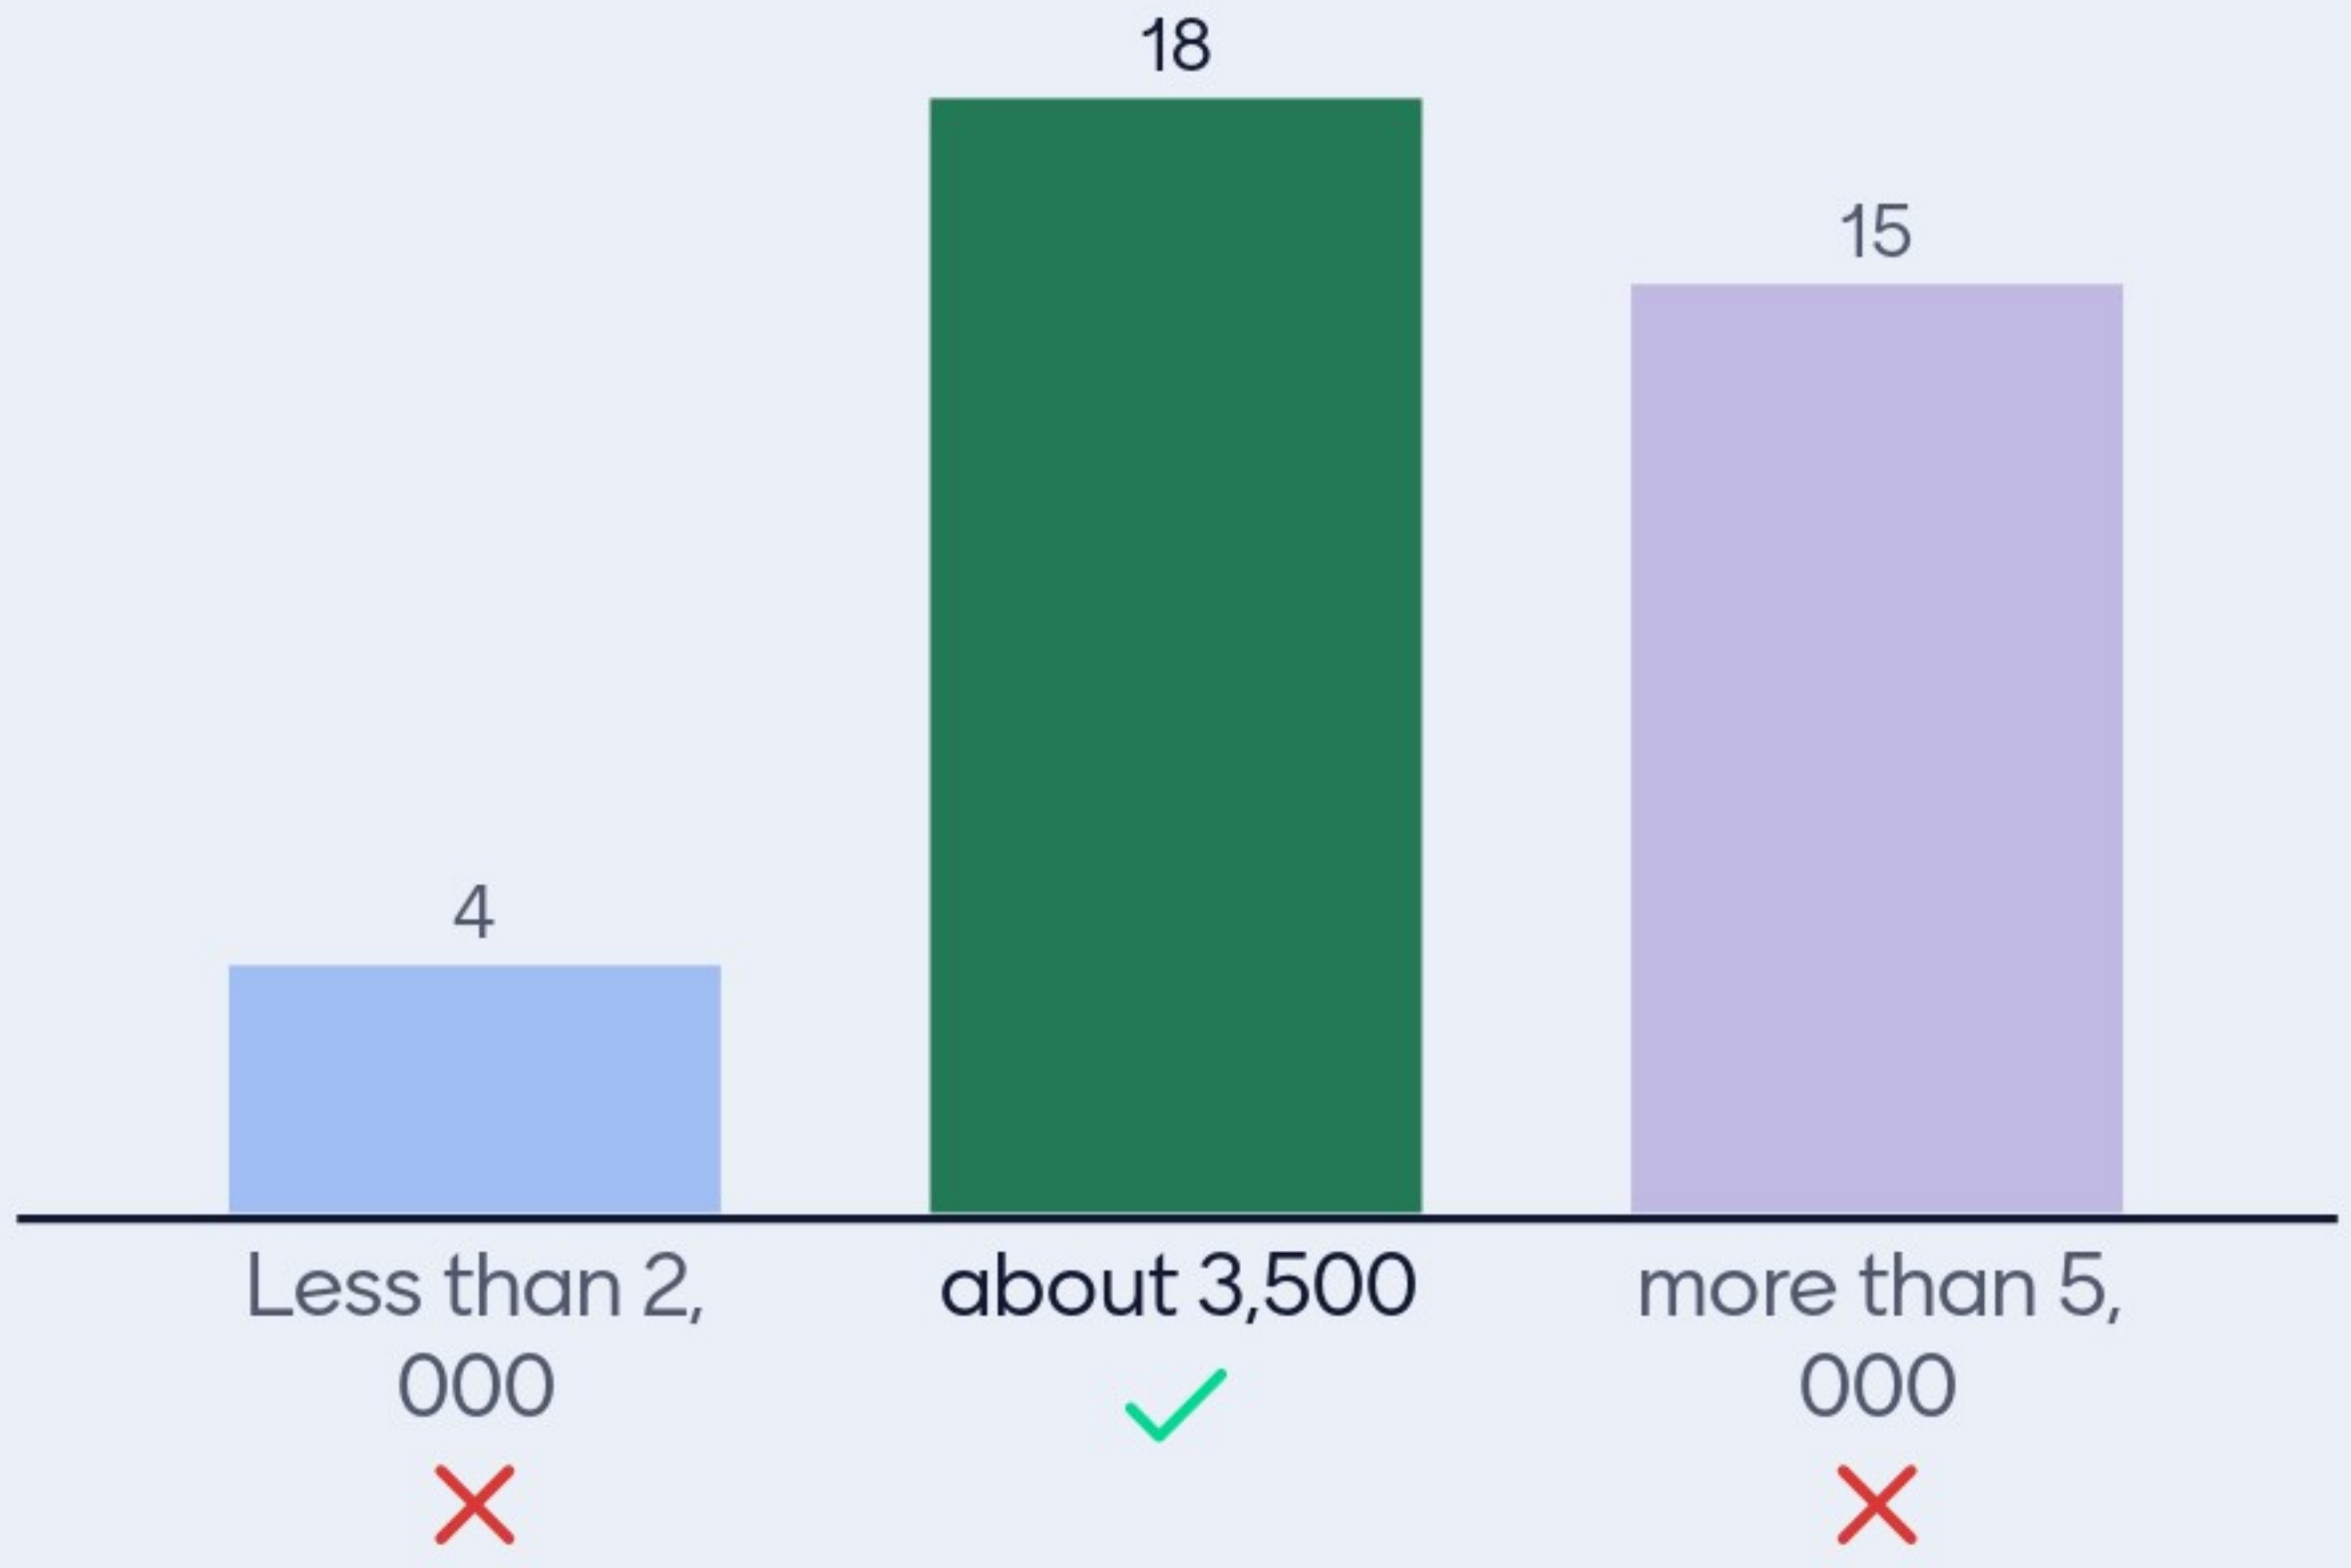

Welcome

Gallery Walk

Not All Backpacks Carry the Same Weight
Please take 10 minutes to look at the display.

Scan the QR Code to share words that come to mind for you as you explore.

<https://www.nomadicartnet.com/backpacks>

Word Cloud

45 responses

How many Hawaii students were in unstable housing in school year 2022-2023?

Where are youth most commonly sleeping?

Attendance: Chronic Absenteeism (missing 15 or more days of school) is ____ times the rate of housed peers