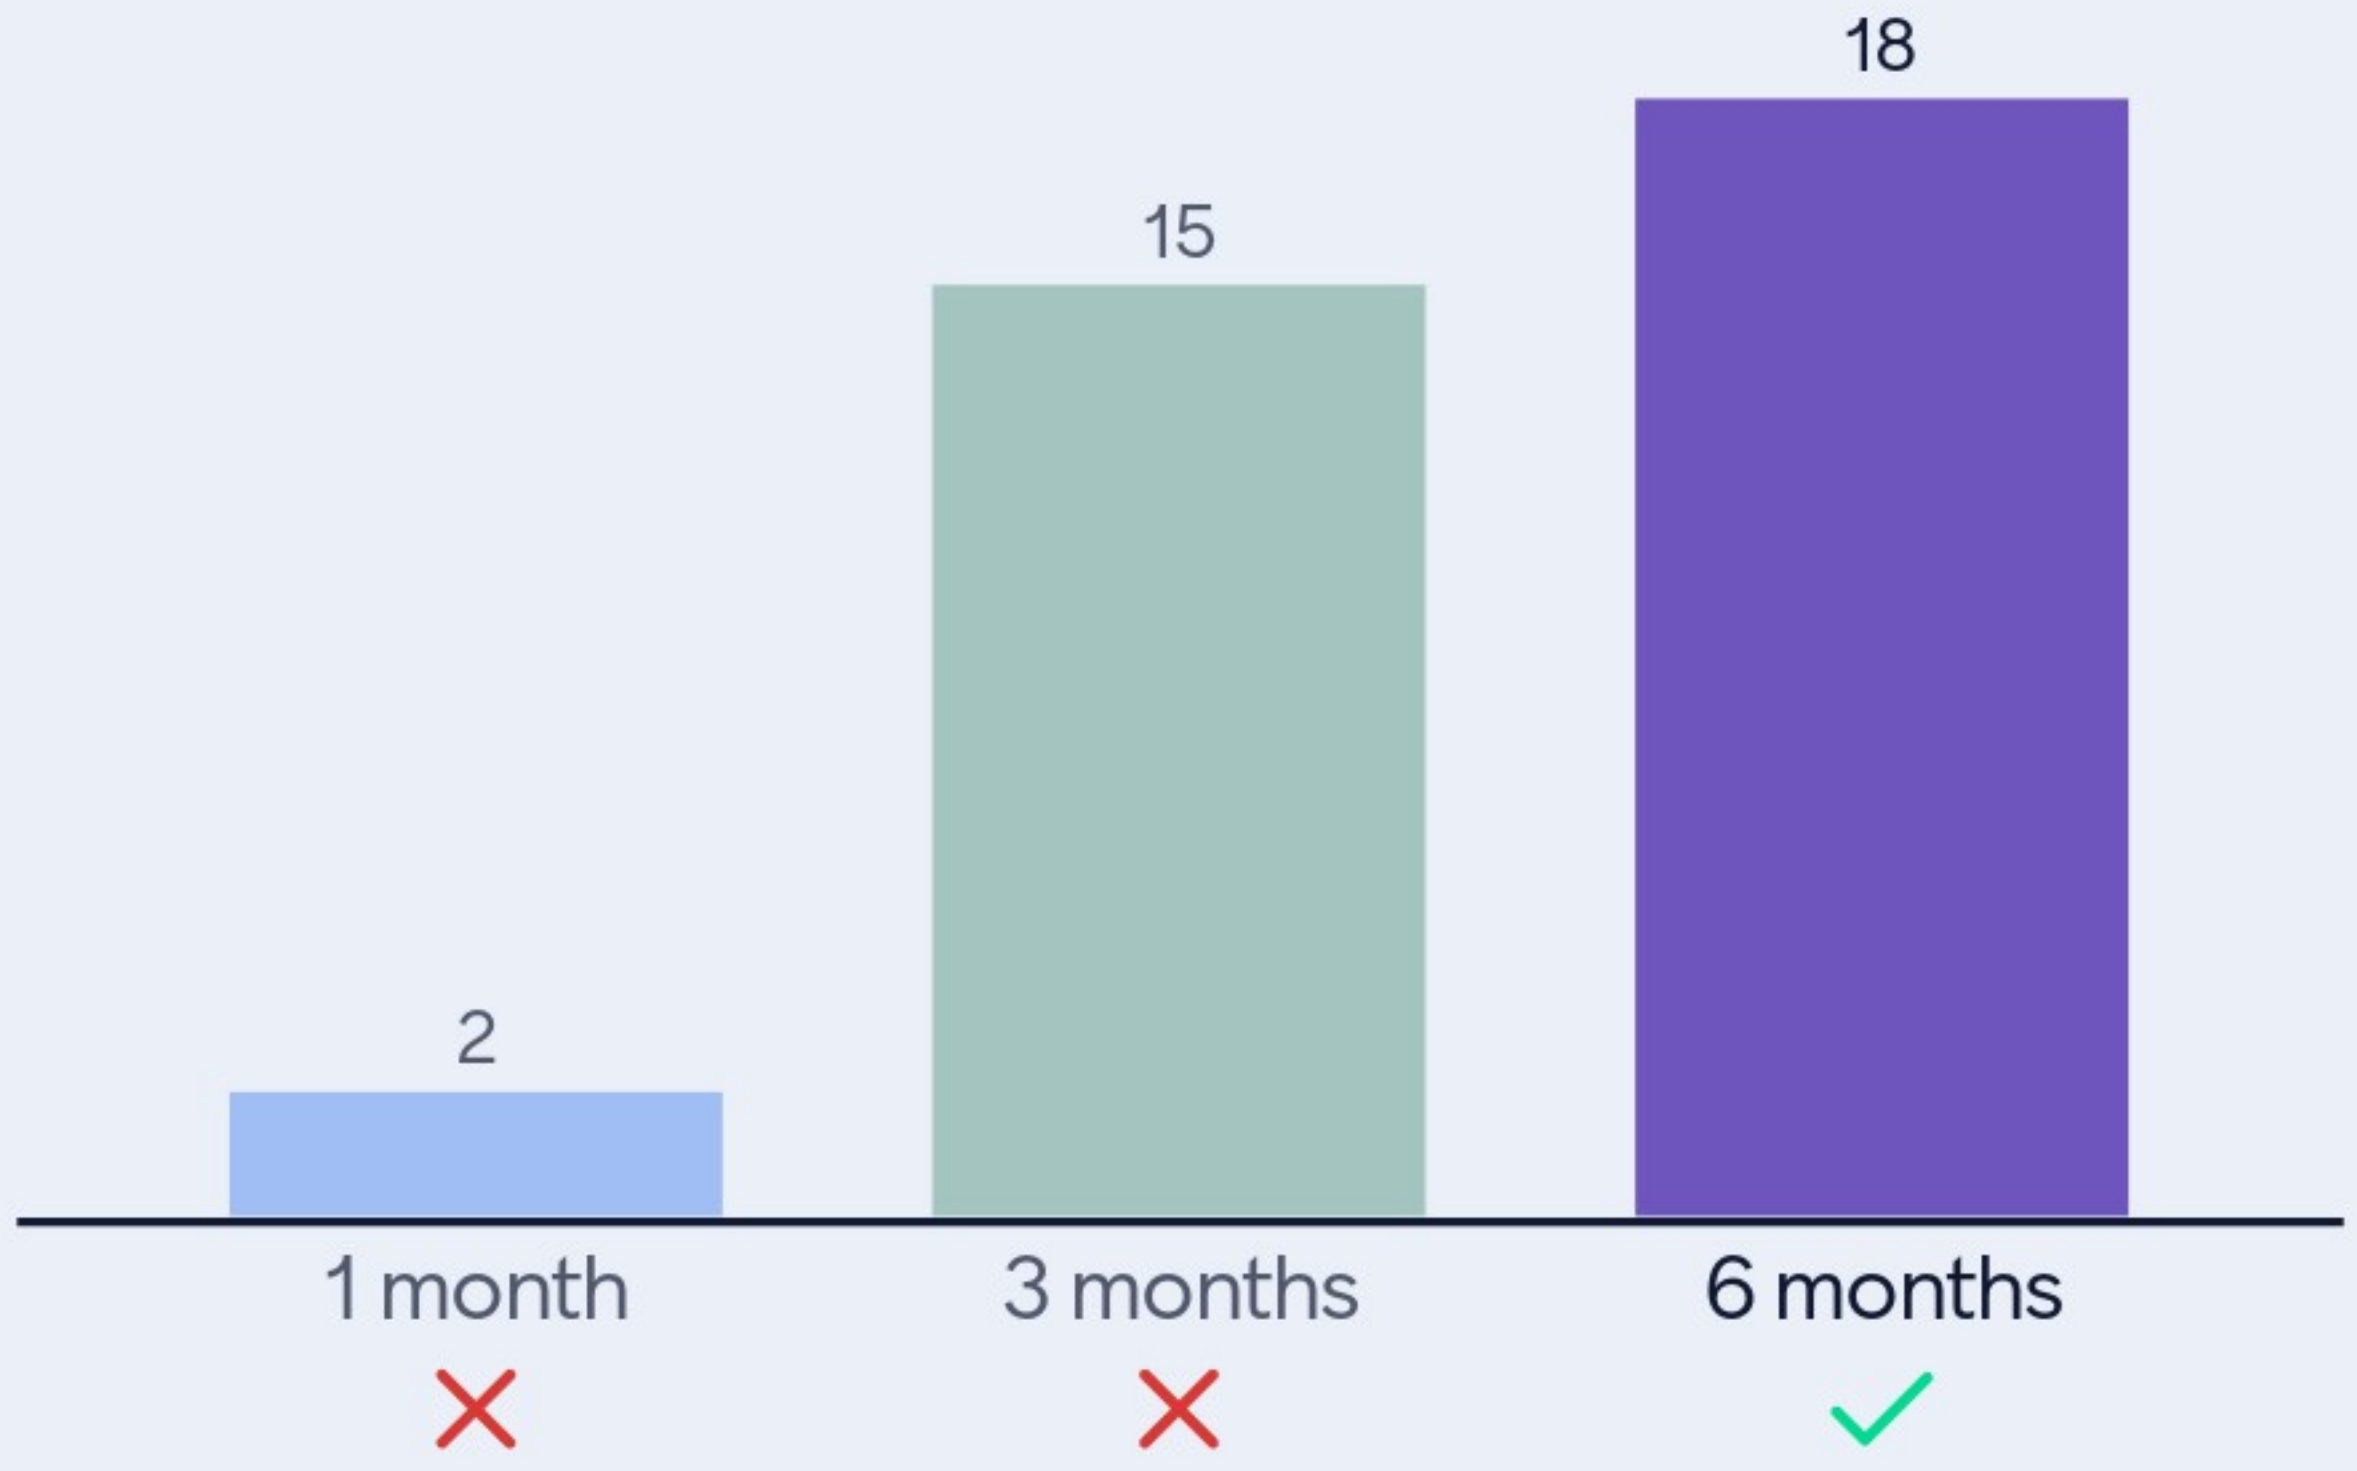

Every schol transfer is estimated to set a student back academically by up to