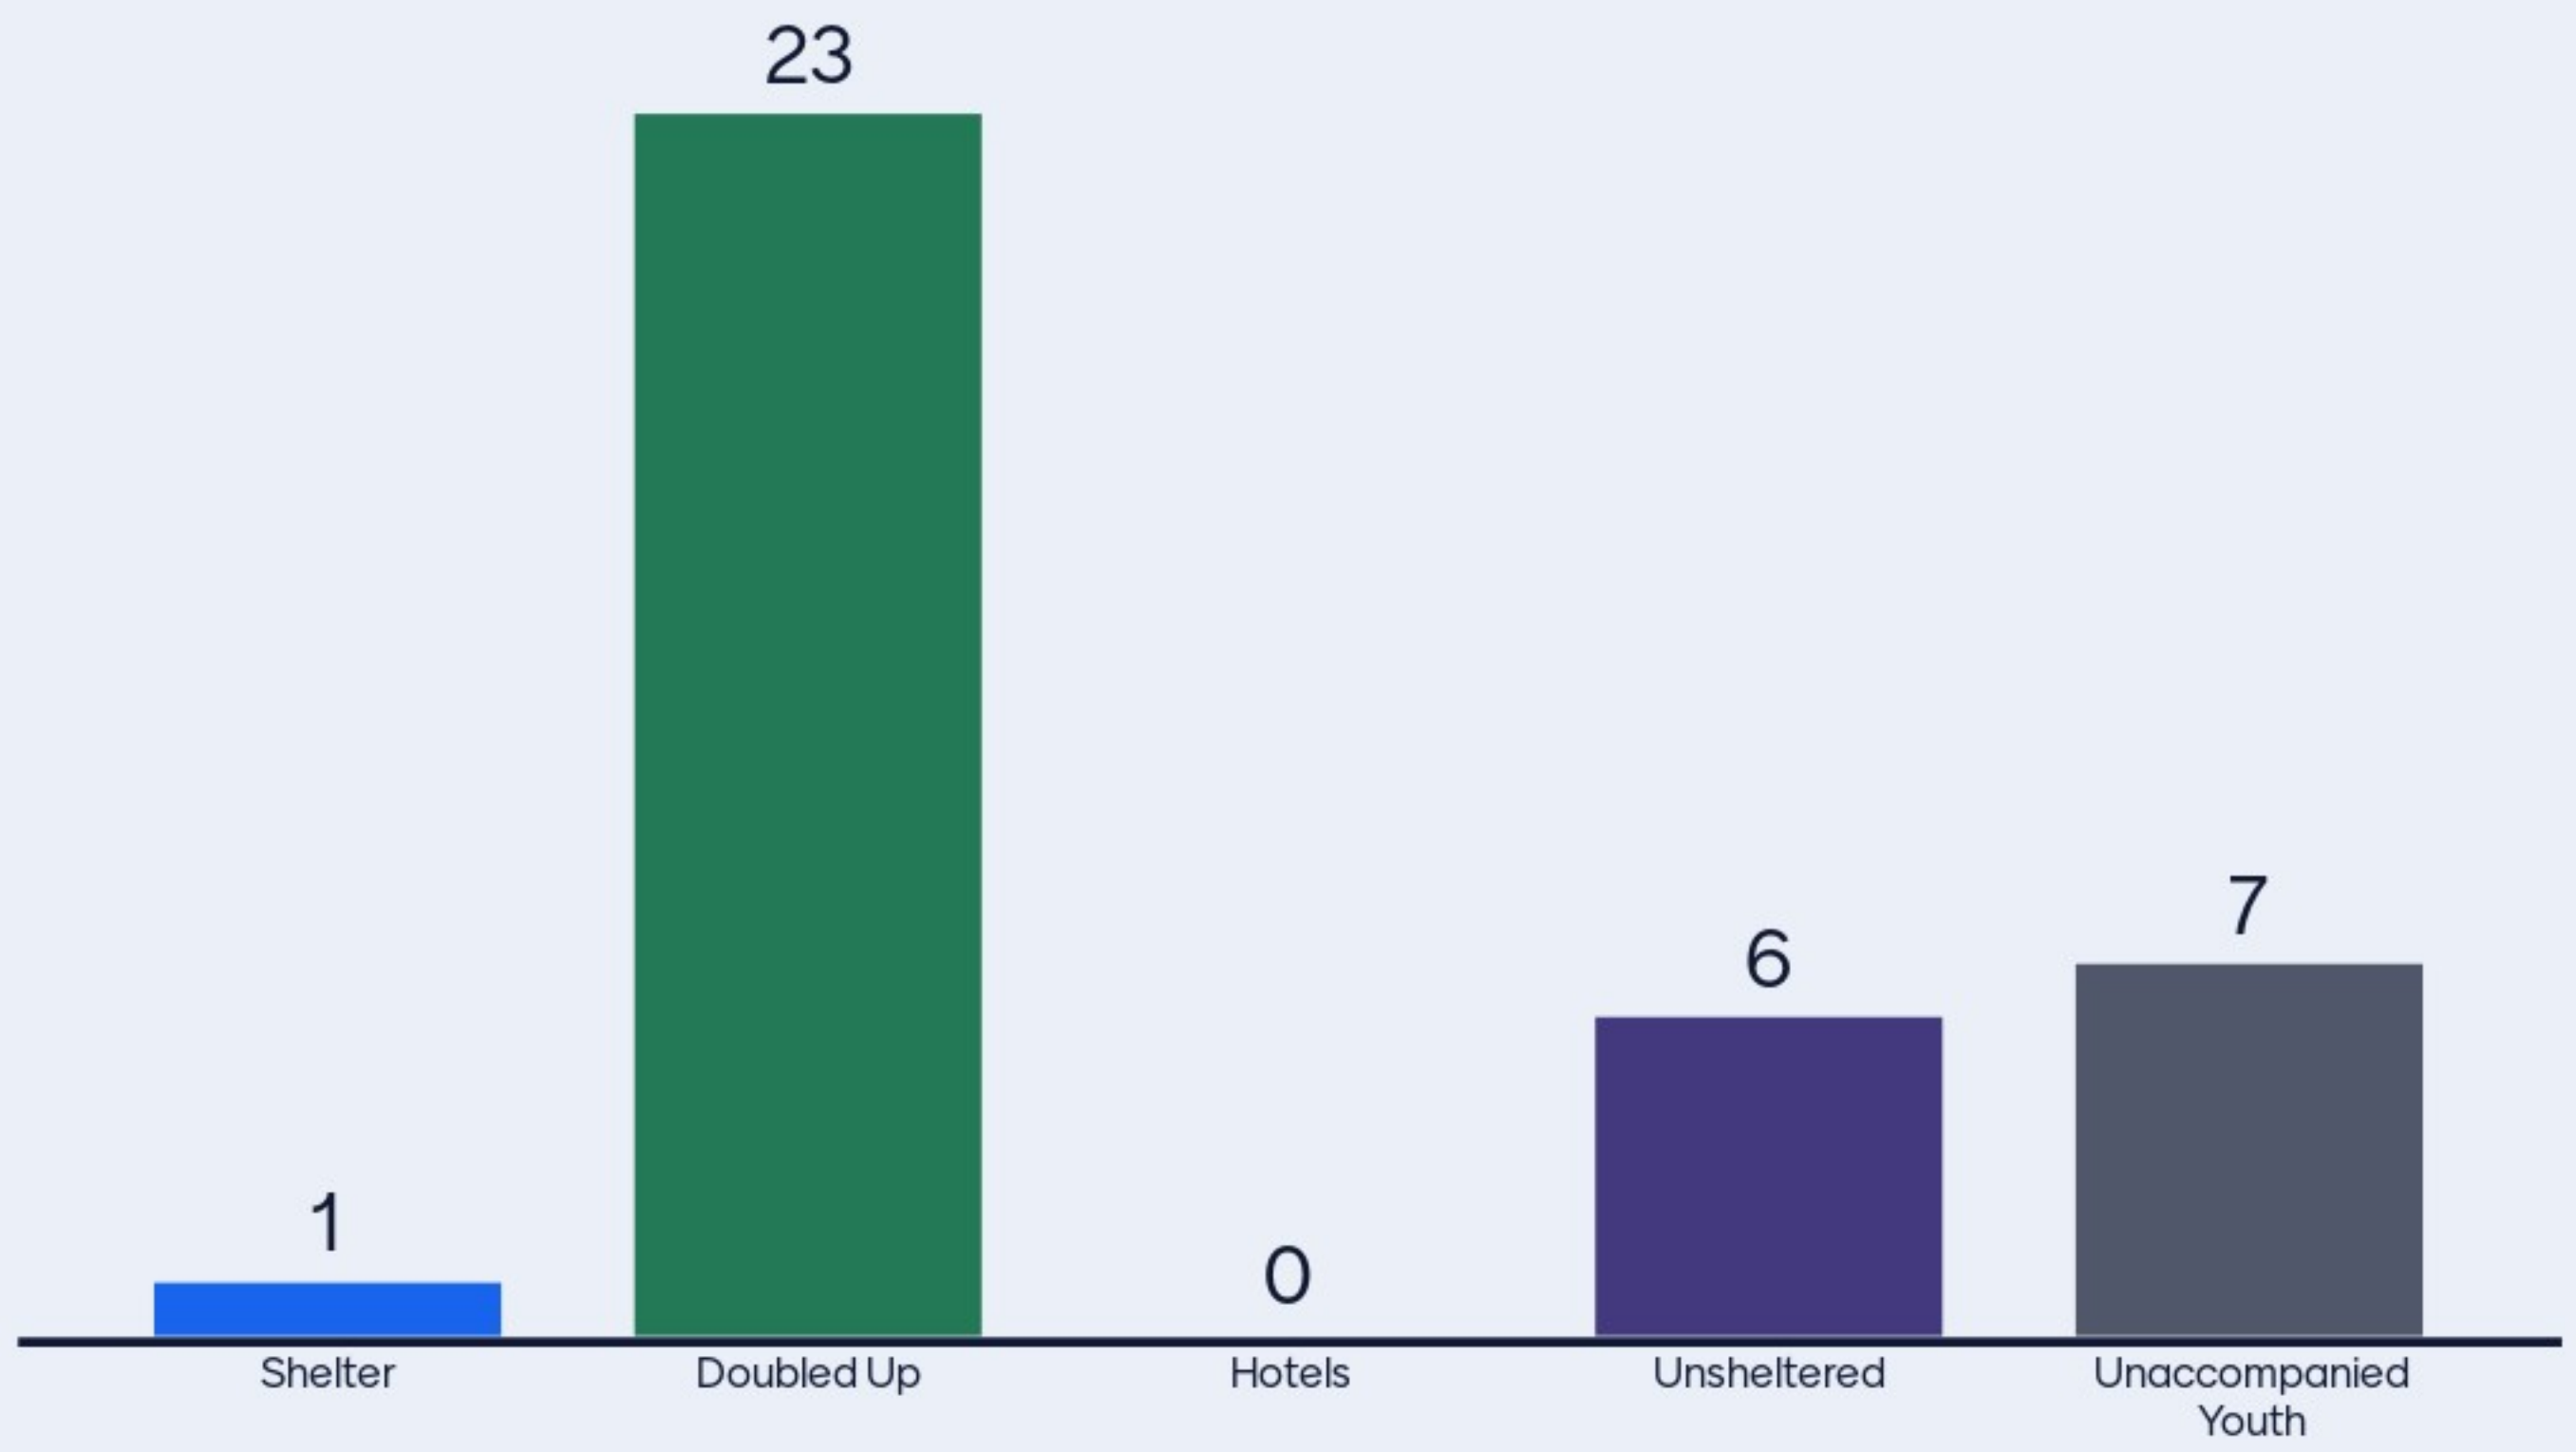

Word Cloud

45 responses

How many Hawaii students were in unstable housing in school year 2022-2023?

Where are youth most commonly sleeping?

Attendance: Chronic Absenteeism (missing 15 or more days of school) is ____ times the rate of housed peers